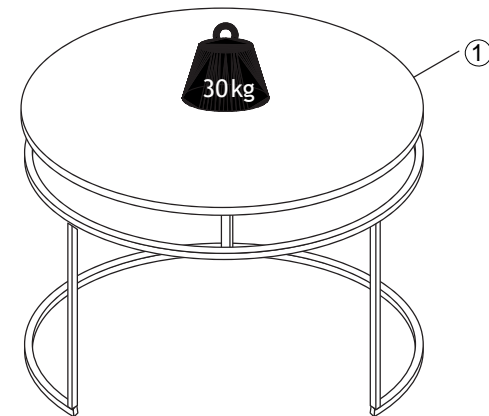

Gino-living Couchtisch 2erSET 83-A85-25-Z (80X46H & 60X41H,cm)

① x1

② x1

③ x1

20x20x395mm ④ x3

M8x425MM ⑤ x3

M8x18MM ⑥ x3

30min

1. A

2. B

4

① x1

② x1

③ x1

20x20x345mm ④ x3

M8x370MM ⑤ x3