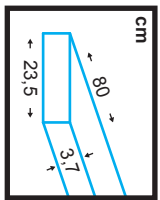

80
SHELVY

SHELVY
80

80
SHELVY

Made in Turkey • finori GmbH • Straßacker 2, D-96253 Untertisnau
info@finori.com • TEL: +49 (0)9565 54 28 120 • WEB: www.finori.com