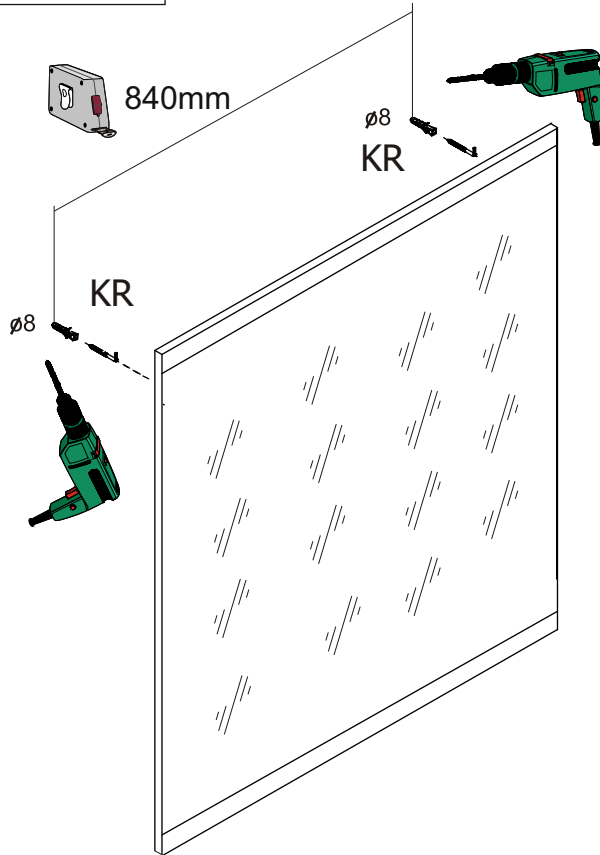

LIFT Garderobe 4-tlg. Spiegel

23/24

KR ø8 x2	OS1 x4	W16 5x11 x4