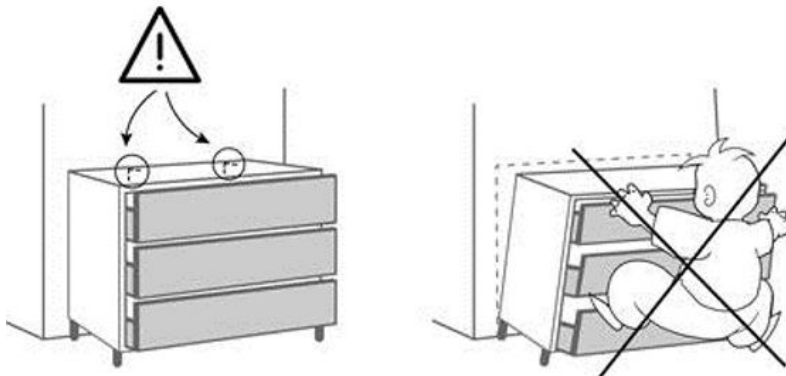

LIFT Garderobe 4-tlg. Spiegel

23/24

KR ø8 x2	OS1 x4	W16 5x11 x4