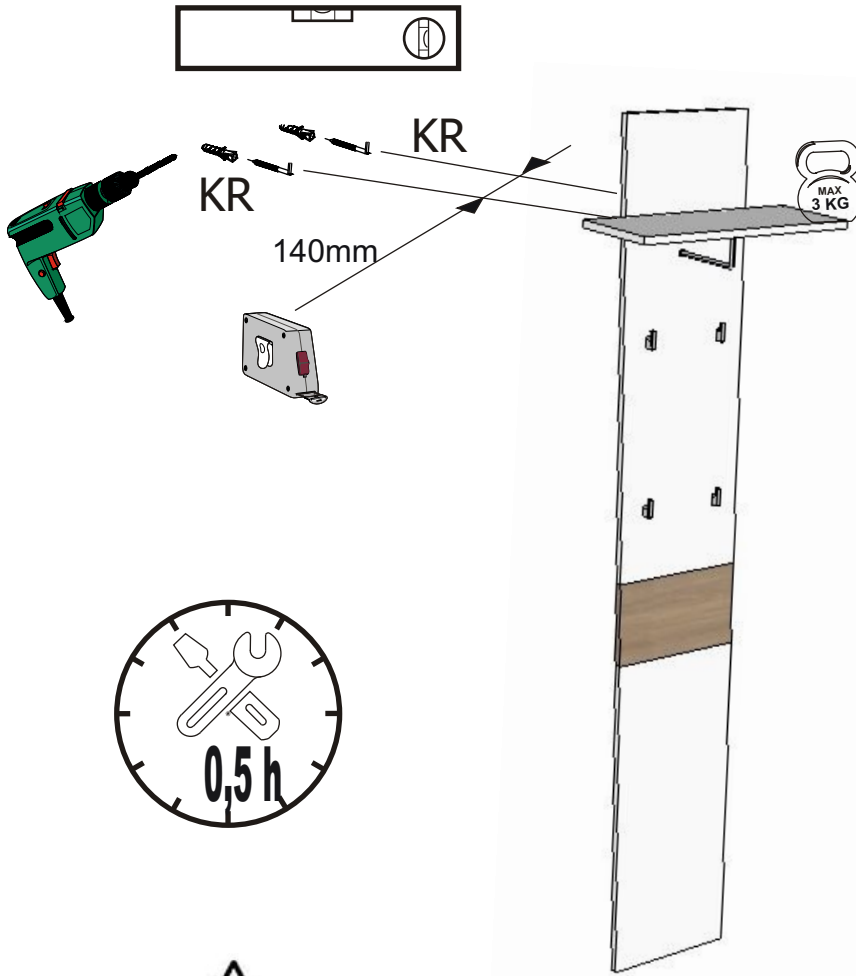

LIFT Garderobe 4-tlg. Panel

20/24