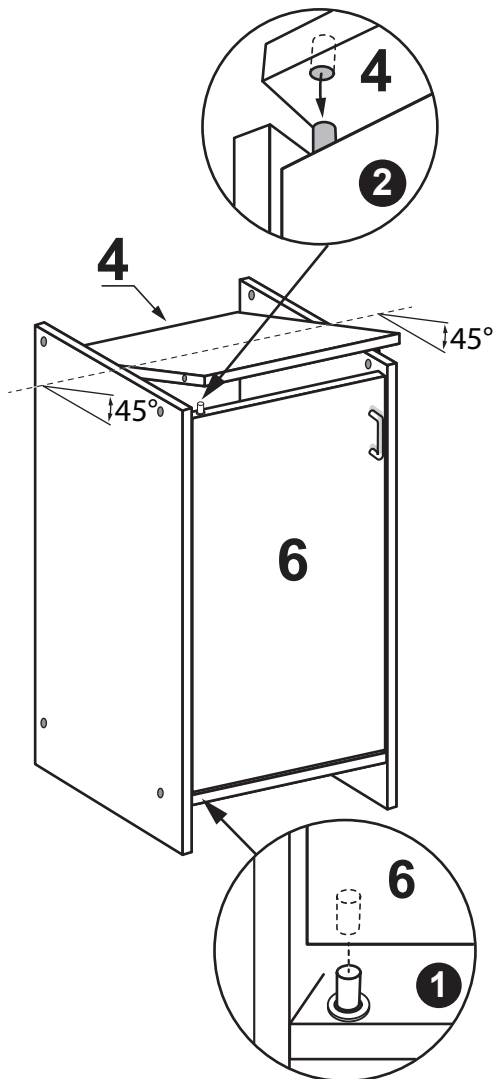

# OSLO Unterschrank

The icons include:

- Correct placement on a flat surface (smiley face) vs. incorrect placement on a grid surface (sad face).
- Correct placement on a flat surface (smiley face) vs. incorrect placement on a grid surface (sad face).
- No leaning against the cabinet (prohibited).
- 100% COTTON cleaning instructions.
- No liquids (prohibited).
- No leaning against the cabinet (prohibited).
- No sitting on the cabinet (prohibited).
- Warning triangle.
- Assembly diagram with thumbs up and eye icon.

Nr	St	Ausmaß	Colli
1	1	ca. 800x307x16	2
2	1	ca. 800x307x16	2
3	1	ca. 288x303x16	2
4	1	ca. 288x303x16	2
5	1	ca. 288x280x16	2
6	1	ca. 664x283x16	2
7	1	ca. 698x309x3	2

1

2

3

4

5

Front / Vorderseite

6