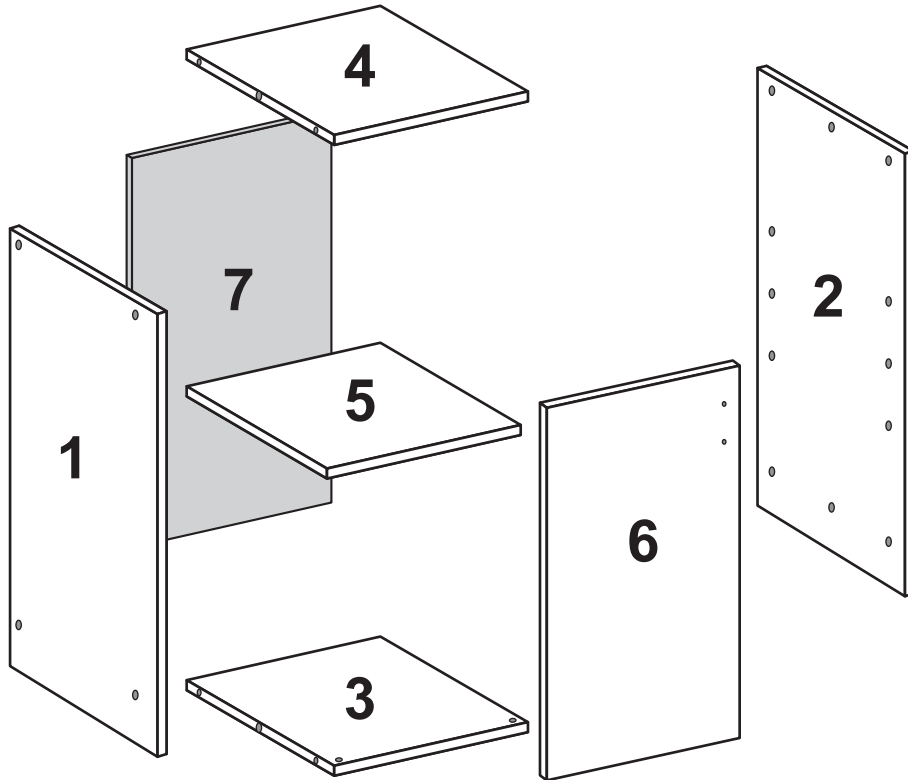

# OSLO Unterschrank

The icons include:

- Correct placement on a flat surface (smiley face) vs. incorrect placement on a grid surface (sad face).
- Correct placement on a flat surface (smiley face) vs. incorrect placement on a grid surface (sad face).
- No leaning against the cabinet (prohibited).
- 100% COTTON cleaning instructions.
- No liquids (prohibited).
- No leaning against the cabinet (prohibited).
- No sitting on the cabinet (prohibited).
- Warning triangle.
- Assembly diagram with thumbs up and eye icon.

Nr	St	Ausmaß	Colli
1	1	ca. 800x307x16	2
2	1	ca. 800x307x16	2
3	1	ca. 288x303x16	2
4	1	ca. 288x303x16	2
5	1	ca. 288x280x16	2
6	1	ca. 664x283x16	2
7	1	ca. 698x309x3	2

1

2

3

4

5

Front / Vorderseite

6