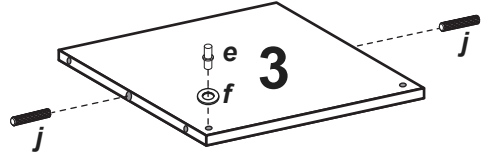

# OSLO Unterschrank

The icons include:

- Correct placement on a flat surface (smiley face) vs. incorrect placement on a grid surface (sad face).
- Correct placement on a flat surface (smiley face) vs. incorrect placement on a grid surface (sad face).
- No leaning against the cabinet (prohibited).
- 100% COTTON cleaning instructions.
- No liquids (prohibited).
- No leaning against the cabinet (prohibited).
- No sitting on the cabinet (prohibited).
- Warning triangle.
- Assembly diagram with thumbs up and eye icon.

Nr	St	Ausmaß	Colli
1	1	ca. 800x307x16	2
2	1	ca. 800x307x16	2
3	1	ca. 288x303x16	2
4	1	ca. 288x303x16	2
5	1	ca. 288x280x16	2
6	1	ca. 664x283x16	2
7	1	ca. 698x309x3	2

1

2

3

4

5

Front / Vorderseite

6