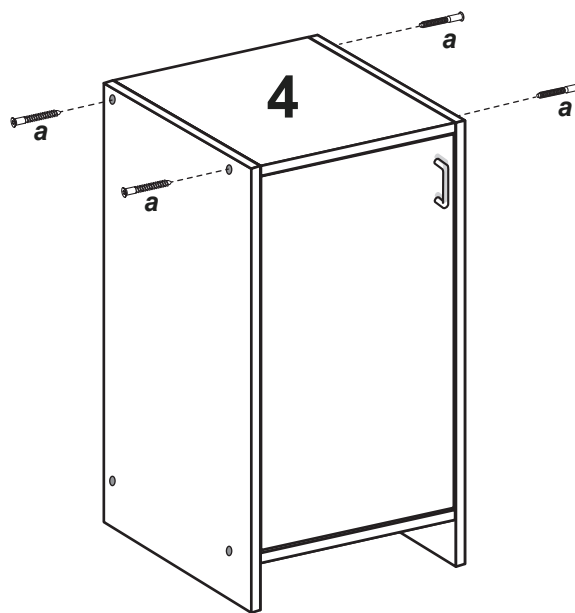

# OSLO Unterschrank

The icons include:

- Correct placement on a flat surface (smiley face) vs. incorrect placement on a grid surface (sad face).
- Correct placement on a flat surface (smiley face) vs. incorrect placement on a grid surface (sad face).
- No leaning against the cabinet (prohibited).
- 100% COTTON cleaning instructions.
- No liquids (prohibited).
- No leaning against the cabinet (prohibited).
- No sitting on the cabinet (prohibited).
- Warning triangle.
- Assembly diagram with thumbs up and eye icon.

Nr	St	Ausmaß	Colli
1	1	ca. 800x307x16	2
2	1	ca. 800x307x16	2
3	1	ca. 288x303x16	2
4	1	ca. 288x303x16	2
5	1	ca. 288x280x16	2
6	1	ca. 664x283x16	2
7	1	ca. 698x309x3	2

1

2

3

4

5

Front / Vorderseite

6