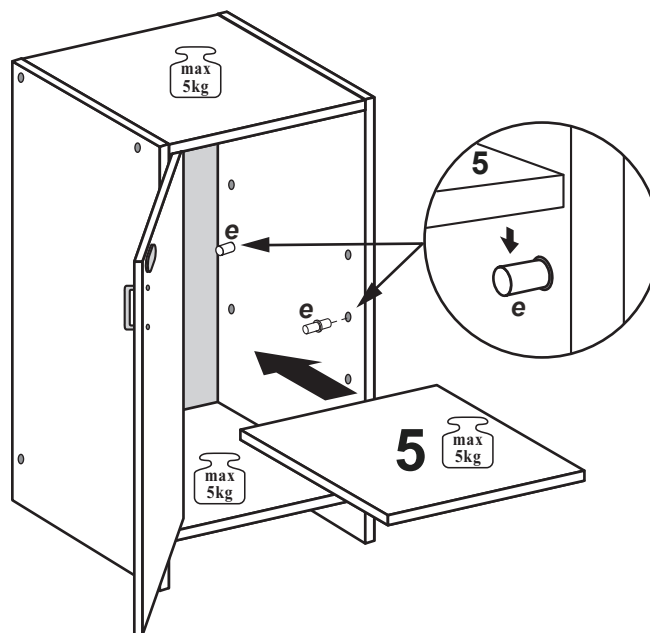

# OSLO Unterschrank

The icons include:

- Correct placement on a flat surface (smiley face) vs. incorrect placement on a grid surface (sad face).
- Correct placement on a flat surface (smiley face) vs. incorrect placement on a grid surface (sad face).
- No leaning against the cabinet (prohibited).
- 100% COTTON cleaning instructions.
- No liquids (prohibited).
- No leaning against the cabinet (prohibited).
- No sitting on the cabinet (prohibited).
- Warning triangle.
- Assembly diagram with thumbs up and eye icon.

Nr	St	Ausmaß	Colli
1	1	ca. 800x307x16	2
2	1	ca. 800x307x16	2
3	1	ca. 288x303x16	2
4	1	ca. 288x303x16	2
5	1	ca. 288x280x16	2
6	1	ca. 664x283x16	2
7	1	ca. 698x309x3	2

1

2

3

4

5

Front / Vorderseite

6