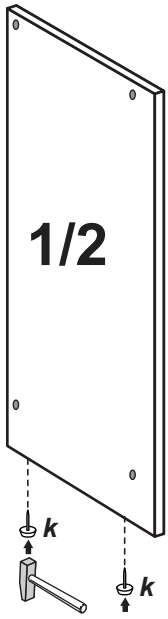

Artikel: 85-218-68-9

colli 2/3

# OSLO Unterschrank

The icons include:

- Correct placement on a flat surface (smiley face) vs. incorrect placement on a grid surface (sad face).
- Correct placement on a flat surface (smiley face) vs. incorrect placement on a grid surface (sad face).
- No leaning against the cabinet (prohibited).
- 100% COTTON cleaning instructions.
- No liquids (prohibited).
- No leaning against the cabinet (prohibited).
- No sitting on the cabinet (prohibited).
- Warning triangle.
- Assembly diagram with thumbs up and eye icon.

Nr	St	Ausmaß	Colli
1	1	ca. 800x307x16	2
2	1	ca. 800x307x16	2
3	1	ca. 288x303x16	2
4	1	ca. 288x303x16	2
5	1	ca. 288x280x16	2
6	1	ca. 664x283x16	2
7	1	ca. 698x309x3	2

1

2

3

4

5

Front / Vorderseite

6