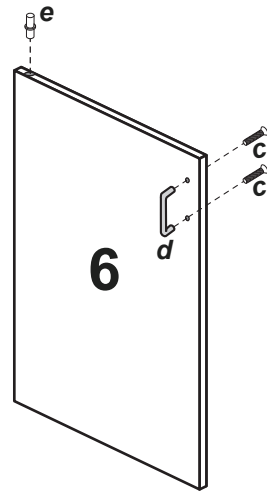

# OSLO Unterschrank

The icons include:

- Correct placement on a flat surface (smiley face) vs. incorrect placement on a grid surface (sad face).
- Correct placement on a flat surface (smiley face) vs. incorrect placement on a grid surface (sad face).
- No leaning against the cabinet (prohibited).
- 100% COTTON cleaning instructions.
- No liquids (prohibited).
- No leaning against the cabinet (prohibited).
- No sitting on the cabinet (prohibited).
- Warning triangle.
- Assembly diagram with thumbs up and eye icon.

Nr	St	Ausmaß	Colli
1	1	ca. 800x307x16	2
2	1	ca. 800x307x16	2
3	1	ca. 288x303x16	2
4	1	ca. 288x303x16	2
5	1	ca. 288x280x16	2
6	1	ca. 664x283x16	2
7	1	ca. 698x309x3	2

1

2

3

4

5

Front / Vorderseite

6