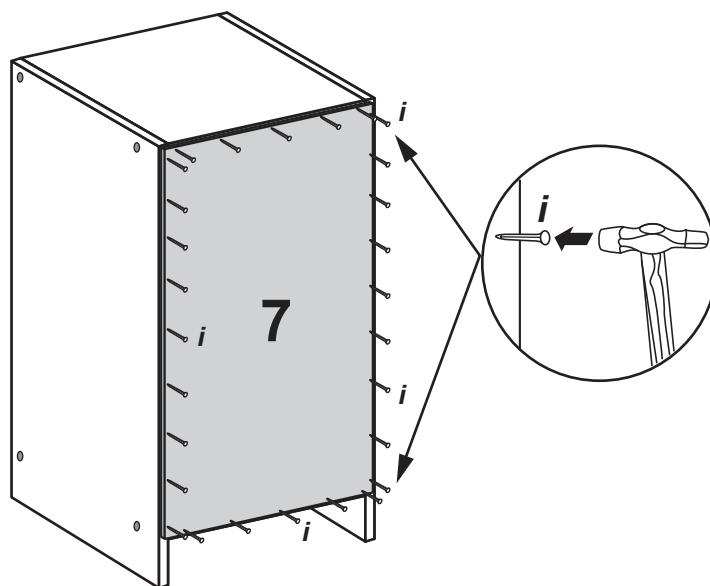

# OSLO Unterschrank

The icons include:

- Correct placement on a flat surface (smiley face) vs. incorrect placement on a grid surface (sad face).
- Correct placement on a flat surface (smiley face) vs. incorrect placement on a grid surface (sad face).
- No leaning against the cabinet (prohibited).
- 100% COTTON cleaning instructions.
- No liquids (prohibited).
- No leaning against the cabinet (prohibited).
- No sitting on the cabinet (prohibited).
- Warning triangle.
- Assembly diagram with thumbs up and eye icon.

Nr	St	Ausmaß	Colli
1	1	ca. 800x307x16	2
2	1	ca. 800x307x16	2
3	1	ca. 288x303x16	2
4	1	ca. 288x303x16	2
5	1	ca. 288x280x16	2
6	1	ca. 664x283x16	2
7	1	ca. 698x309x3	2

1

2

3

4

5

Front / Vorderseite

6