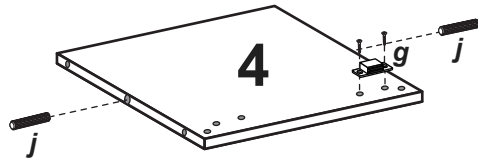

# OSLO Unterschrank

The icons include:

- Correct placement on a flat surface (smiley face) vs. incorrect placement on a grid surface (sad face).
- Correct placement on a flat surface (smiley face) vs. incorrect placement on a grid surface (sad face).
- No leaning against the cabinet (prohibited).
- 100% COTTON cleaning instructions.
- No liquids (prohibited).
- No leaning against the cabinet (prohibited).
- No sitting on the cabinet (prohibited).
- Warning triangle.
- Assembly diagram with thumbs up and eye icon.

Nr	St	Ausmaß	Colli
1	1	ca. 800x307x16	2
2	1	ca. 800x307x16	2
3	1	ca. 288x303x16	2
4	1	ca. 288x303x16	2
5	1	ca. 288x280x16	2
6	1	ca. 664x283x16	2
7	1	ca. 698x309x3	2

1

2

3

4

5

Front / Vorderseite

6