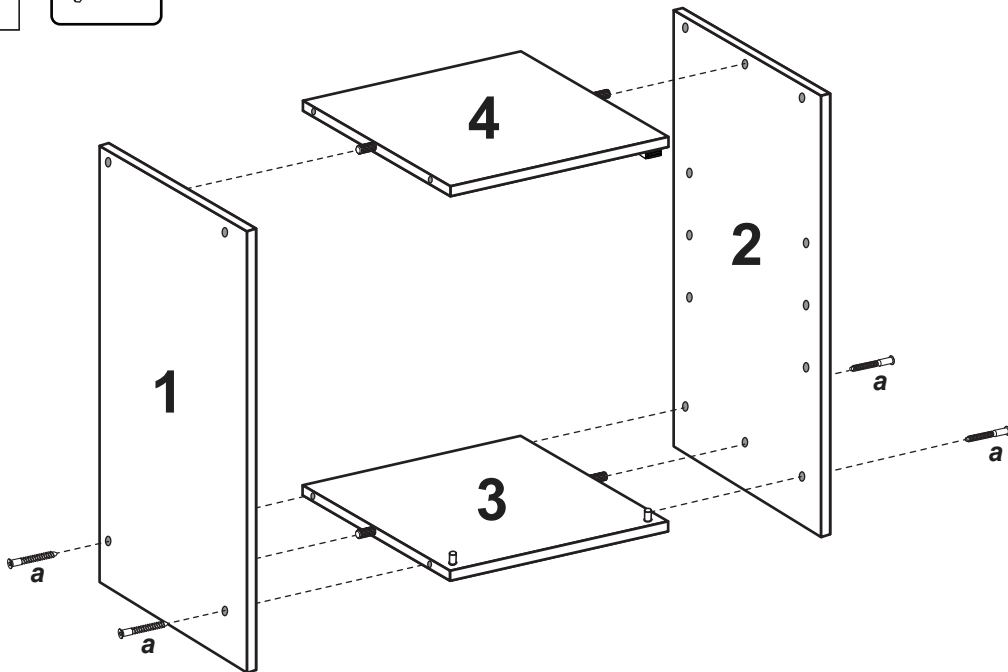

# OSLO Unterschrank

The icons include:

- Correct placement on a flat surface (smiley face) vs. incorrect placement on a grid surface (sad face).
- Correct placement on a flat surface (smiley face) vs. incorrect placement on a grid surface (sad face).
- No leaning against the cabinet (prohibited).
- 100% COTTON cleaning instructions.
- No liquids (prohibited).
- No leaning against the cabinet (prohibited).
- No sitting on the cabinet (prohibited).
- Warning triangle.
- Assembly diagram with thumbs up and eye icon.

Nr	St	Ausmaß	Colli
1	1	ca. 800x307x16	2
2	1	ca. 800x307x16	2
3	1	ca. 288x303x16	2
4	1	ca. 288x303x16	2
5	1	ca. 288x280x16	2
6	1	ca. 664x283x16	2
7	1	ca. 698x309x3	2

1

2

3

4

5

Front / Vorderseite

6