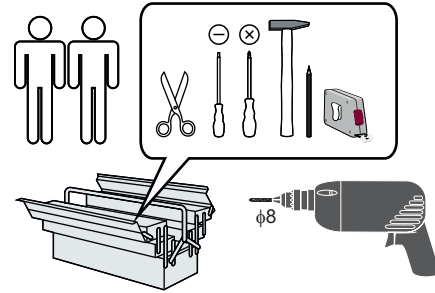

# OSLO Unterschrank

The icons include:

- Correct placement on a flat surface (smiley face) vs. incorrect placement on a grid surface (sad face).
- Correct placement on a flat surface (smiley face) vs. incorrect placement on a grid surface (sad face).
- No leaning against the cabinet (prohibited).
- 100% COTTON cleaning instructions.
- No liquids (prohibited).
- No leaning against the cabinet (prohibited).
- No sitting on the cabinet (prohibited).
- Warning triangle.
- Assembly diagram with thumbs up and eye icon.

Nr	St	Ausmaß	Colli
1	1	ca. 800x307x16	2
2	1	ca. 800x307x16	2
3	1	ca. 288x303x16	2
4	1	ca. 288x303x16	2
5	1	ca. 288x280x16	2
6	1	ca. 664x283x16	2
7	1	ca. 698x309x3	2

1

2

3

4

5

Front / Vorderseite

6