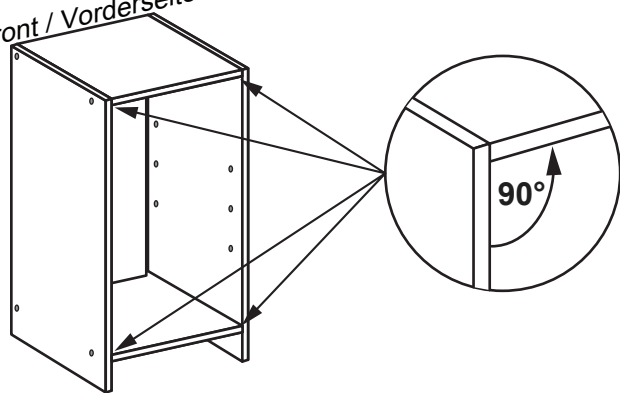

# OSLO Unterschrank

The icons include:

- Correct placement on a flat surface (smiley face) vs. incorrect placement on a grid surface (sad face).
- Correct placement on a flat surface (smiley face) vs. incorrect placement on a grid surface (sad face).
- No leaning against the cabinet (prohibited).
- 100% COTTON cleaning instructions.
- No liquids (prohibited).
- No leaning against the cabinet (prohibited).
- No sitting on the cabinet (prohibited).
- Warning triangle.
- Assembly diagram with thumbs up and eye icon.

Nr	St	Ausmaß	Colli
1	1	ca. 800x307x16	2
2	1	ca. 800x307x16	2
3	1	ca. 288x303x16	2
4	1	ca. 288x303x16	2
5	1	ca. 288x280x16	2
6	1	ca. 664x283x16	2
7	1	ca. 698x309x3	2

1

2

3

4

5

Front / Vorderseite

6