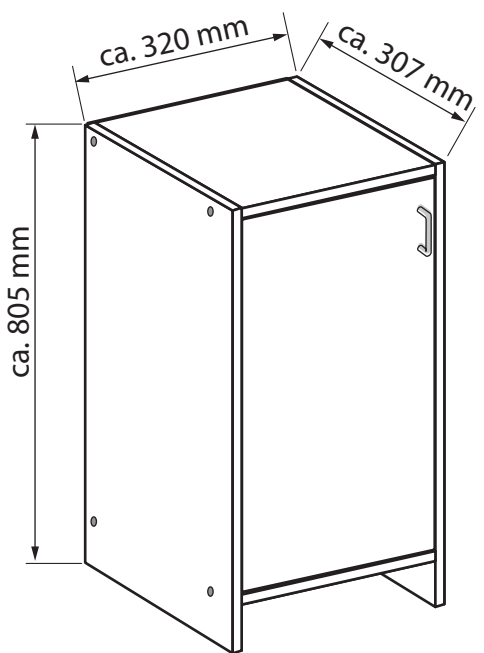

Artikel: 85-218-68-9

colli 2/3

# OSLO Unterschrank

The icons include:

- Correct placement on a flat surface (smiley face) vs. incorrect placement on a grid surface (sad face).
- Correct placement on a flat surface (smiley face) vs. incorrect placement on a grid surface (sad face).
- No leaning against the cabinet (prohibited).
- 100% COTTON cleaning instructions.
- No liquids (prohibited).
- No leaning against the cabinet (prohibited).
- No sitting on the cabinet (prohibited).
- Warning triangle.
- Assembly diagram with thumbs up and eye icon.

Nr	St	Ausmaß	Colli
1	1	ca. 800x307x16	2
2	1	ca. 800x307x16	2
3	1	ca. 288x303x16	2
4	1	ca. 288x303x16	2
5	1	ca. 288x280x16	2
6	1	ca. 664x283x16	2
7	1	ca. 698x309x3	2

1

2

3

4

5

Front / Vorderseite

6