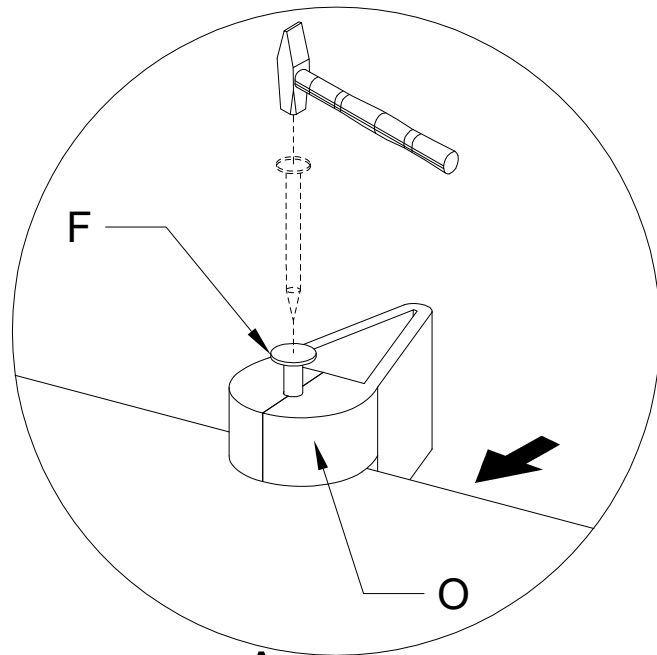

PARIS Schuhkommode 2 33-102-T2E Nr 12/15