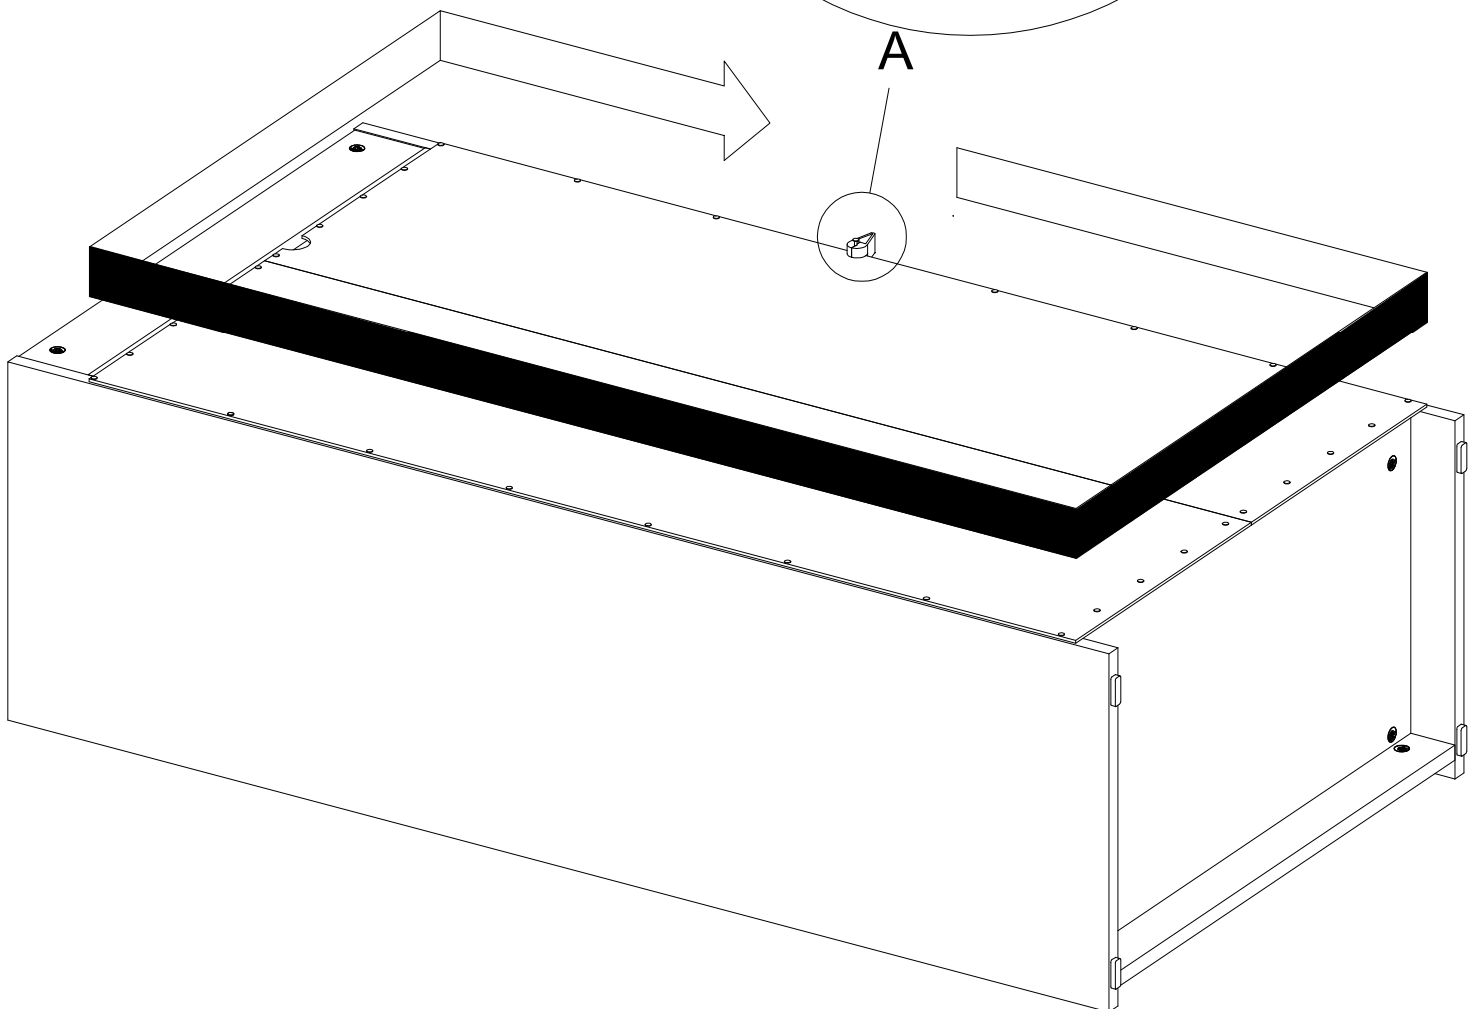

PARIS Schuhkommode 2 33-102-T2E Nr 12/15