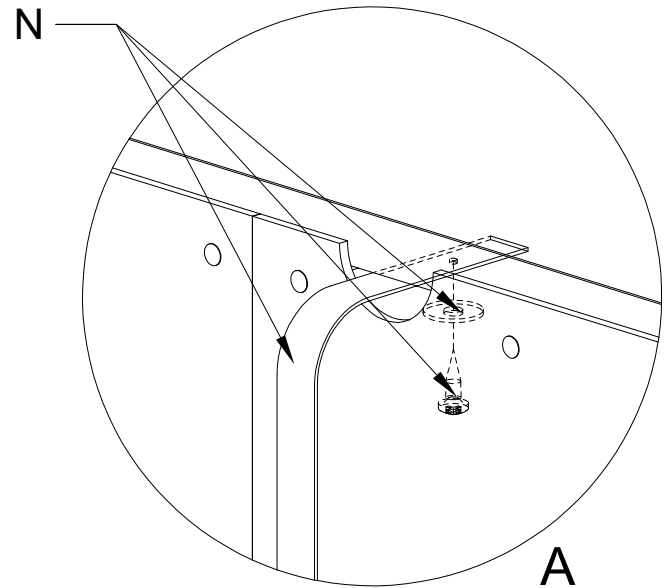

PARIS Schuhkommode 2 33-102-T2E Nr 13/15