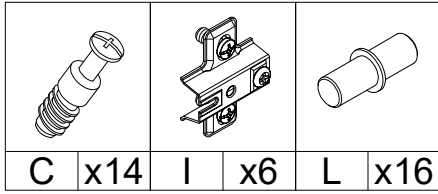

PARIS Schuhkommode 2 33-102-T2E Nr 1/15

K x1	L x16	M x4	N x1	O x1	P x1	R x16			
∅15/12mm	∅8x35mm		L-115 mm	∅3,5x25mm		∅4x13mm			
A x16	B x18	C x16	D x2	E x4	F x32	G x12	H x6	I x6	J x2

1	810x364x16	x1
2	810x364x16	x1
3L, 3P	380x1250x16	x2
4P, 4T	810x80x16	x2
5	346x64x16	x1
6	810x50x16	x1
7	1120x417,5x3	x1
8	1120x417,5x3	x1
9P, 9T	1118x401x16	x2
10	346x415x16	x1
11	809x360x16	x4

Ø15/12mm	Ø8x35mm		
			
A x16	B x16	C x2	P x1

			
H	x6	P	x1
G	x12	B	x2

Ø7x50mm					
					
J	x2	K	x1	R	x2

R

	
R x7	K x1

P x1

P

	
R x7	K x1