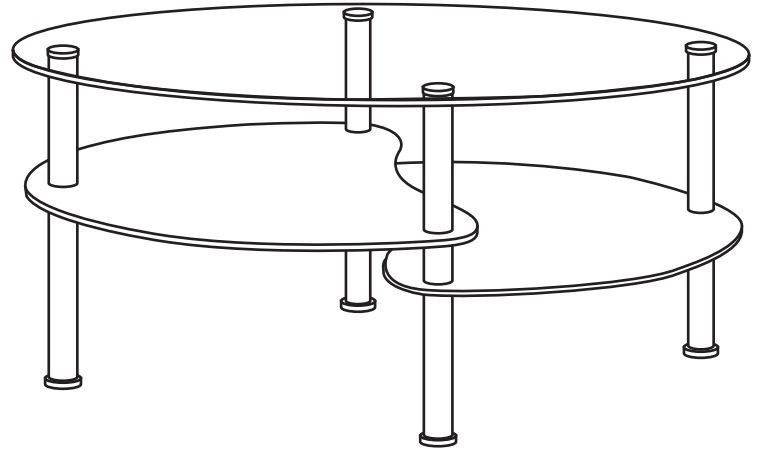

ASSEMBLY INSTRUCTION

Item NO.: Panty

Item NO.: LCT022-6

HARDWARE LIST			
NO.	PART	DESCRIPTION	Q'TY
A		glass top	1
B		MDF bottom	2
C		rod	4
D		19cm stainless tube	4
E		26.2cm stainless tube	1
F		11.6cm stainless tube	3
G		6.2cm stainless tube	2
H		feet	4
I		caps	4
J		screw nut	4
K		plastic gasket	12
L		hexagon spanner	1

step 1

step 2

step 3

step 4