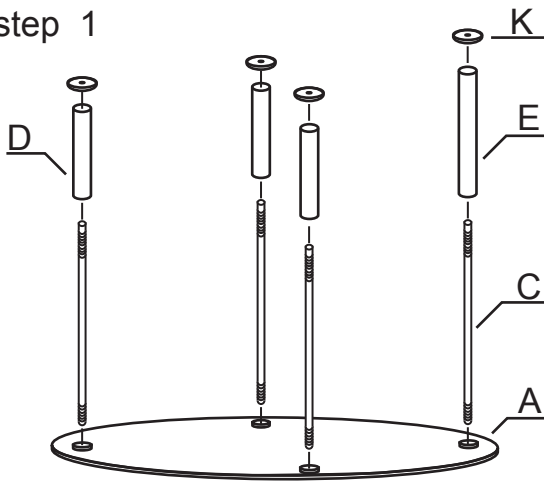

ASSEMBLY INSTRUCTION

Item NO.: Panty

Item NO.: LCT022-6

HARDWARE LIST			
NO.	PART	DESCRIPTION	Q'TY
A		glass top	1
B		MDF bottom	2
C		rod	4
D		19cm stainless tube	4
E		26.2cm stainless tube	1
F		11.6cm stainless tube	3
G		6.2cm stainless tube	2
H		feet	4
I		caps	4
J		screw nut	4
K		plastic gasket	12
L		hexagon spanner	1

step 1

step 2

step 3

step 4