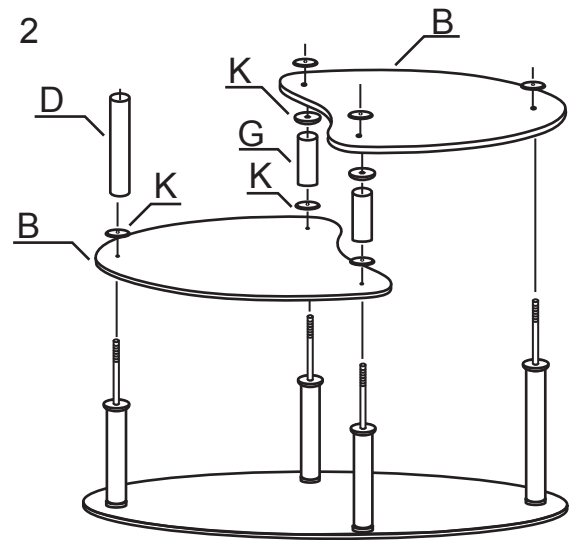

ASSEMBLY INSTRUCTION

Item NO.: Panty

Item NO.: LCT022-6

HARDWARE LIST			
NO.	PART	DESCRIPTION	Q'TY
A		glass top	1
B		MDF bottom	2
C		rod	4
D		19cm stainless tube	4
E		26.2cm stainless tube	1
F		11.6cm stainless tube	3
G		6.2cm stainless tube	2
H		feet	4
I		caps	4
J		screw nut	4
K		plastic gasket	12
L		hexagon spanner	1

step 1

step 2

step 3

step 4