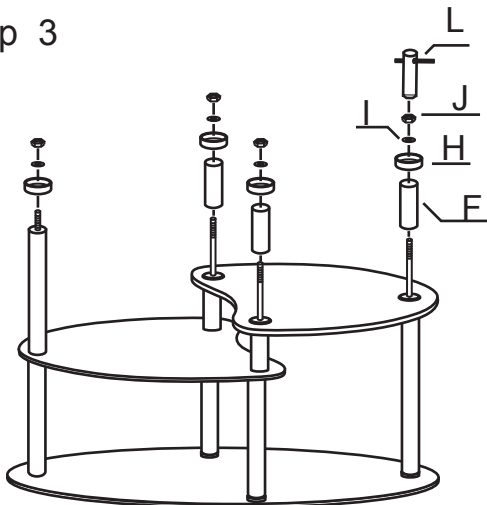

ASSEMBLY INSTRUCTION

Item NO.: Panty

Item NO.: LCT022-6

HARDWARE LIST			
NO.	PART	DESCRIPTION	Q'TY
A		glass top	1
B		MDF bottom	2
C		rod	4
D		19cm stainless tube	4
E		26.2cm stainless tube	1
F		11.6cm stainless tube	3
G		6.2cm stainless tube	2
H		feet	4
I		caps	4
J		screw nut	4
K		plastic gasket	12
L		hexagon spanner	1

step 1

step 2

step 3

step 4