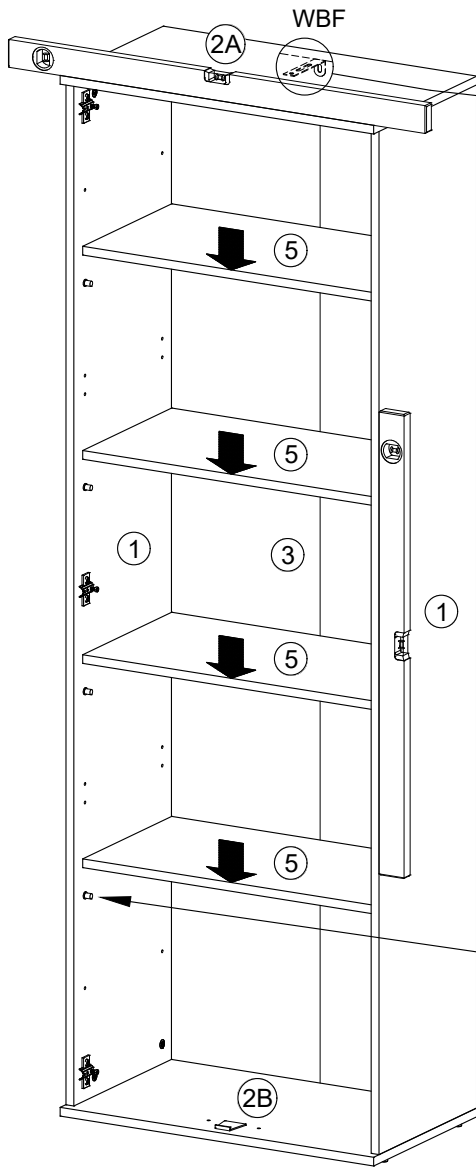

### IT - Sicurezza

Si prega di notare le istruzioni di installazione fornite.

|   |  |  |
|---|--|--|
| <br>2x TS             | <br>8x EX              | <br>8x ADK-EX |
| <br>8x VB             | <br>8x40<br>8x RD8x40 |  |
| <br>6x TB26-8         | <br>6x KP0-26         |  |
| <br>3,5x13<br>14x SP1 | <br>16x BT            |  |
| <br>1x WBF            | <br>4x NG             |  |
| <br>2x GL-ExO         | <br>4x27<br>4x RWS27  |  |
| <br>1x NH             | <br>30x NA            |  |

**A****B**

C

D

E

Befestigungsmaterial für die Kippsicherung ist der Wandeigenschaft anzupassen!

Attached wall-fastening-material is for massive walls only. For mounting on all other walls please use special dowels.